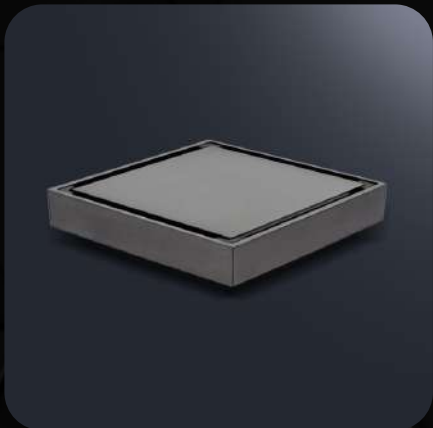

Phương pháp mạ phủ sơn tĩnh điện