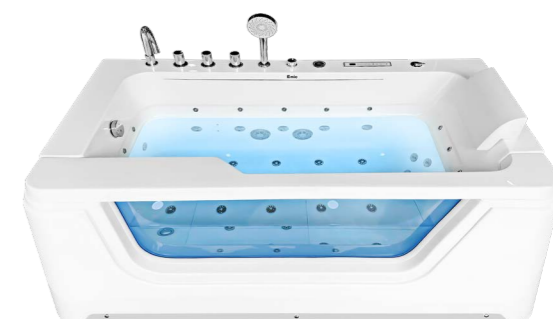

ENIC MC03 **-25%**

SIZE:
• 1740*920*690mm: ~~66.530.000đ~~
49.900.000đ