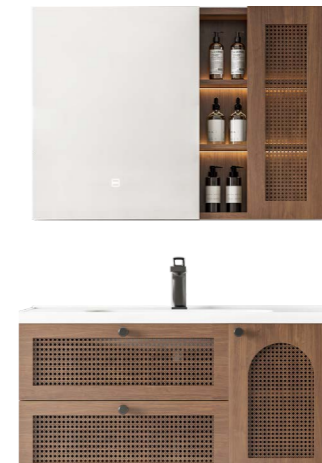

TỦ GƯƠNG LED KỆ

SIZE:

- 100cm: ~~13.710.000đ~~
  9.600.000đ