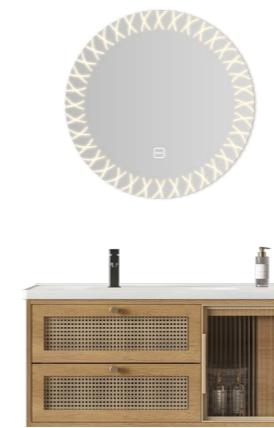

ENIC MG32

GƯƠNG LED TRÒN

-30%

LAVABO LIỀN KHỐI

SIZE:

• 80cm: ~~13.860.000đ~~
9.700.000đ

• 100cm: ~~15.290.000đ~~
10.700.000đ